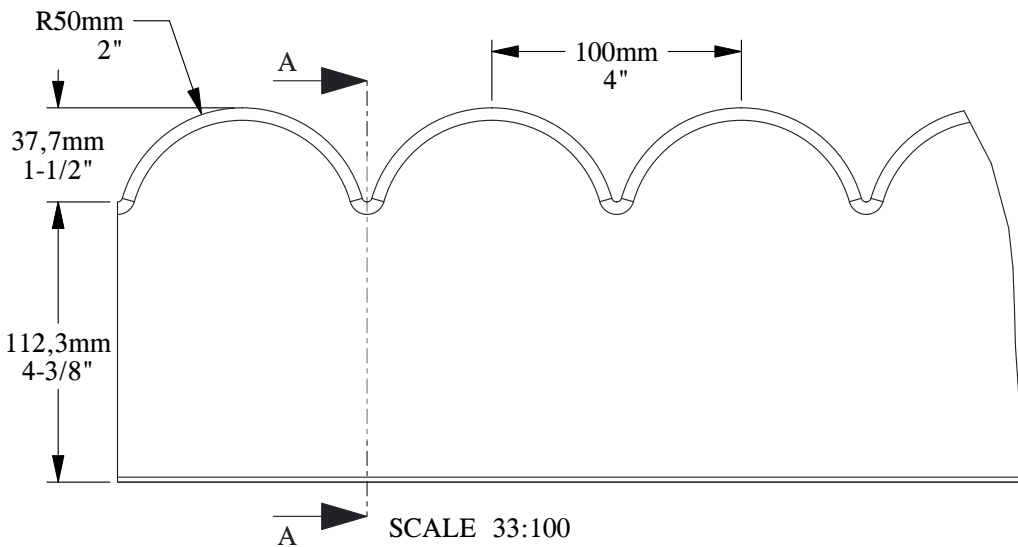

SECTION A-A
SCALE 1:2

SCALE 1:2

SCALE 1:2

SCALE 33:100

ORAC

Biekorfstraat 32
8400 Oostende - Belgium
Tel +32 (0)59 80 32 52
www.oracdecor.com
info@oracdecor.com

Part name: S425

Designed by: ORAC

Designed on: 22-Dec-2025

Unless otherwise specified: all dimensions are in millimeters and inches, scale 1:1, length 2 meters

All information in this document is Orac's exclusive property. It may in no case be reproduced, even partly, be communicated to a third party or used for any possible purpose without ORAC's express written permission. Further legal information can be found at <https://www.oracdecor.com/en/general-sales-conditions>