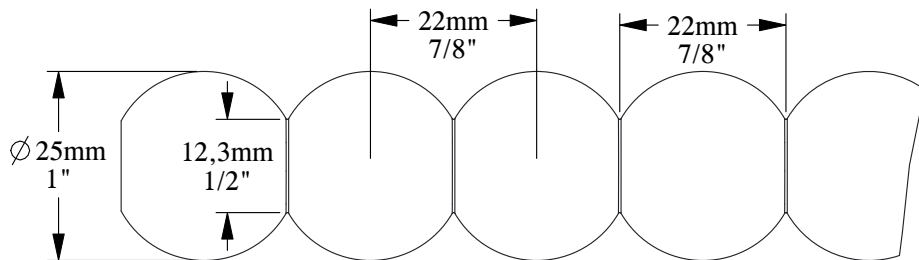

SCALE 2:1

SCALE 2:1

SCALE 1:2

**ORAC**

Biekorfstraat 32  
8400 Oostende - Belgium  
Tel +32 (0)59 80 32 52  
www.oracdecor.com  
info@oracdecor.com

Part name: P9904F

Designed by: ORAC

Designed on: 11-Aug-2025

Unless otherwise specified: all dimensions are in millimeters and inches, scale 1:1, length 2 meters

All information in this document is Orac's exclusive property. It may in no case be reproduced, even partly, be communicated to a third party or used for any possible purpose without ORAC's express written permission. Further legal information can be found at <https://www.oracdecor.com/en/general-sales-conditions>